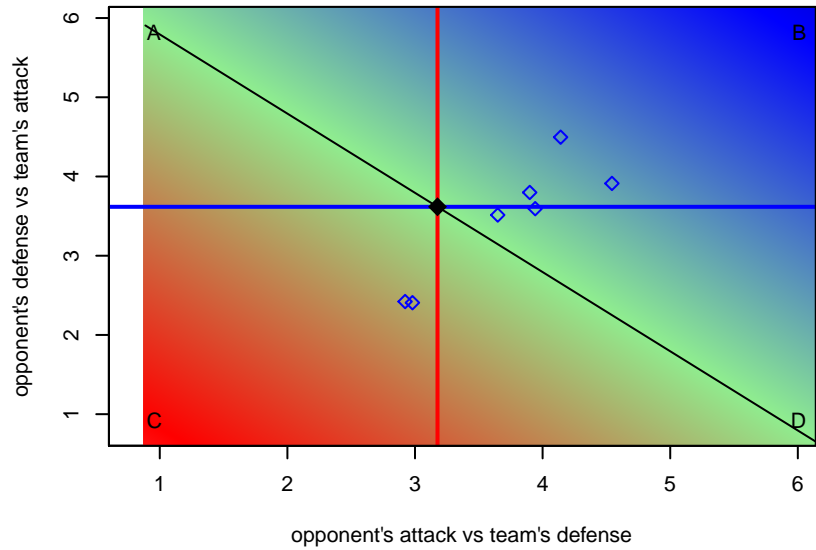

# Crossfire Select Gonzalez B96

Crossfire Select SC  
Redmond, WA  
B96 total strength=1780  
attack=37.24 defense=23.96

alt names used:  
crossfire select gonzalez (WA)

Venues played:  
2014 Nike Crossfire Challenge Gold U19  
2014 WA Rush Cup B19 Gold U19

**attack and defense variance (black dot)  
relative to other teams  
and top 10 in region**

**attack and defense rating  
relative to others at age  
and all opponents in last 13 months**

**attack and defense rating  
relative to others at age  
and all opponents in last 13 months**

**Performance relative to 13 month average**

**Performance relative to 13 month average**

Distribution of opponents  
 Red = Lose zone, Blue = Win zone, Green = Even  
 Black line separates win/lose zones

lot. A=Neither has attack advantage, B=Opponent has both attack and defense advantage, C=Opponent has both attack and defense disadvantage, D=Both have

<b>date</b>	<b>home</b>		<b>away</b>		<b>venue</b>	<b>pred.home</b>	<b>pred.away</b>
2014-08-03	WA Rush B96	1	Crossfire Select Gonzalez B96	2	2014 WA Rush Cup B19 Gold U19	2.03	0.93
2014-08-03	Crossfire Select Gonzalez B96	0	WPFC White B96	1	2014 WA Rush Cup B19 Gold U19	1.16	1.81
2014-08-02	PacNW Blue B96	0	Crossfire Select Gonzalez B96	3	2014 WA Rush Cup B19 Gold U19	0.89	3.26
2014-08-01	Crossfire Select Gonzalez B96	0	WPFC White B96	1	2014 WA Rush Cup B19 Gold U19	1.16	1.81
2014-08-01	Crossfire Select Gonzalez B96	4	WA Rush Nero B96	1	2014 WA Rush Cup B19 Gold U19	3.15	0.85
2014-07-12	Crossfire Select Gonzalez B96	1	Crossfire Premier 1st -Acad Res B95	3	2014 Nike Crossfire Challenge Gold U19	0.46	2.64
2014-07-12	PacNW Maroon B96	4	Crossfire Select Gonzalez B96	2	2014 Nike Crossfire Challenge Gold U19	2.01	1.16
2014-07-11	Crossfire Select Gonzalez B96	0	Seattle United Copa B96	5	2014 Nike Crossfire Challenge Gold U19	0.74	3.97