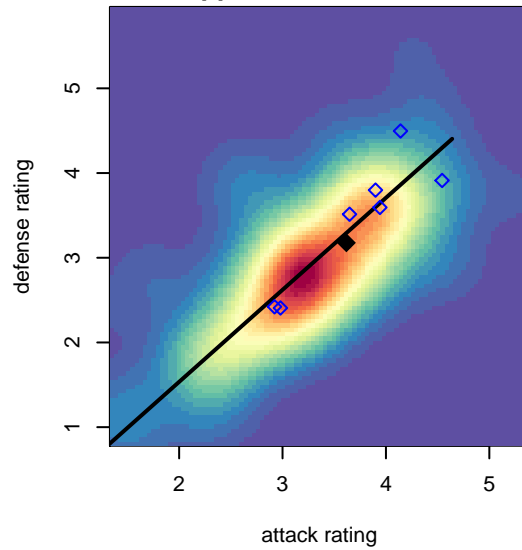

# Crossfire Select Gonzalez B96

Crossfire Select SC  
Redmond, WA  
B96 total strength=1780  
attack=37.24 defense=23.96

alt names used:  
crossfire select gonzalez (WA)

Venues played:  
2014 Nike Crossfire Challenge Gold U19  
2014 WA Rush Cup B19 Gold U19

**attack and defense variance (black dot)  
relative to other teams  
and top 10 in region**

**attack and defense rating  
relative to others at age  
and all opponents in last 13 months**

**attack and defense rating  
relative to others at age  
and all opponents in last 13 months**

**Performance relative to 13 month average**

**Performance relative to 13 month average**

Distribution of opponents  
 Red = Lose zone, Blue = Win zone, Green = Even  
 Black line separates win/lose zones

lot. A=Neither has attack advantage, B=Opponent has both attack and defense advantage, C=Opponent has both attack and defense disadvantage, D=Both have

<b>date</b>	<b>home</b>		<b>away</b>		<b>venue</b>	<b>pred.home</b>	<b>pred.away</b>
2014-08-03	WA Rush B96	1	Crossfire Select Gonzalez B96	2	2014 WA Rush Cup B19 Gold U19	2.03	0.93
2014-08-03	Crossfire Select Gonzalez B96	0	WPFC White B96	1	2014 WA Rush Cup B19 Gold U19	1.16	1.81
2014-08-02	PacNW Blue B96	0	Crossfire Select Gonzalez B96	3	2014 WA Rush Cup B19 Gold U19	0.89	3.26
2014-08-01	Crossfire Select Gonzalez B96	0	WPFC White B96	1	2014 WA Rush Cup B19 Gold U19	1.16	1.81
2014-08-01	Crossfire Select Gonzalez B96	4	WA Rush Nero B96	1	2014 WA Rush Cup B19 Gold U19	3.15	0.85
2014-07-12	Crossfire Select Gonzalez B96	1	Crossfire Premier 1st -Acad Res B95	3	2014 Nike Crossfire Challenge Gold U19	0.46	2.64
2014-07-12	PacNW Maroon B96	4	Crossfire Select Gonzalez B96	2	2014 Nike Crossfire Challenge Gold U19	2.01	1.16
2014-07-11	Crossfire Select Gonzalez B96	0	Seattle United Copa B96	5	2014 Nike Crossfire Challenge Gold U19	0.74	3.97