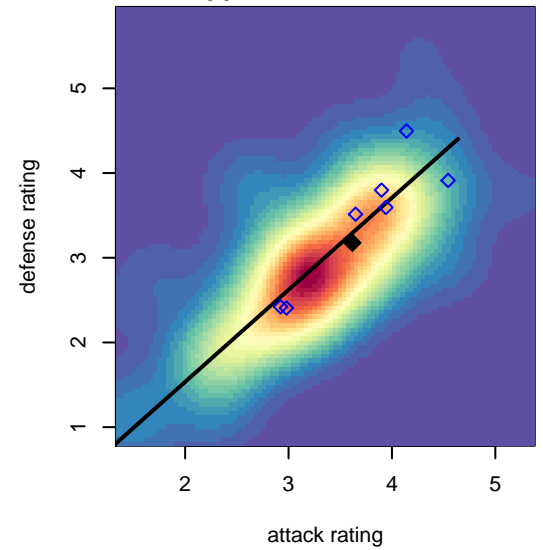

# Crossfire Select Gonzalez B96

Crossfire Select SC  
Redmond, WA  
B96 total strength=1780  
attack=37.24 defense=23.96

alt names used:  
crossfire select gonzalez (WA)

Venues played:  
2014 Nike Crossfire Challenge Gold U19  
2014 WA Rush Cup B19 Gold U19

**attack and defense variance (black dot)  
relative to other teams  
and top 10 in region**

**attack and defense rating  
relative to others at age  
and all opponents in last 13 months**

**attack and defense rating  
relative to others at age  
and all opponents in last 13 months**

**Performance relative to 13 month average**

**Performance relative to 13 month average**

Distribution of opponents  
 Red = Lose zone, Blue = Win zone, Green = Even  
 Black line separates win/lose zones