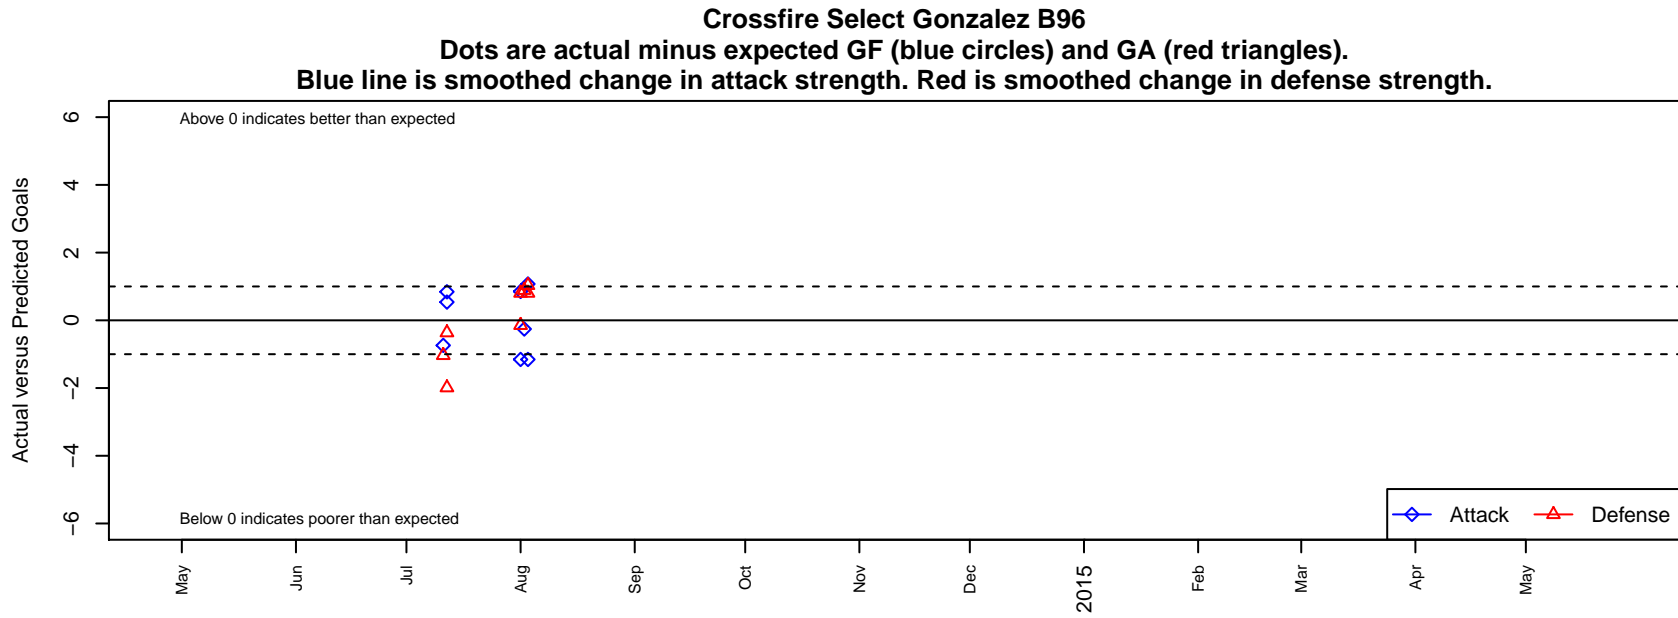

# Crossfire Select Gonzalez B96

Crossfire Select SC  
Redmond, WA  
B96 total strength=1780  
attack=37.24 defense=23.96

alt names used:  
crossfire select gonzalez (WA)

Venues played:  
2014 Nike Crossfire Challenge Gold U19  
2014 WA Rush Cup B19 Gold U19

**attack and defense variance (black dot)  
relative to other teams  
and top 10 in region**

**attack and defense rating  
relative to others at age  
and all opponents in last 13 months**

**attack and defense rating  
relative to others at age  
and all opponents in last 13 months**

**Performance relative to 13 month average**

**Performance relative to 13 month average**

Distribution of opponents  
 Red = Lose zone, Blue = Win zone, Green = Even  
 Black line separates win/lose zones