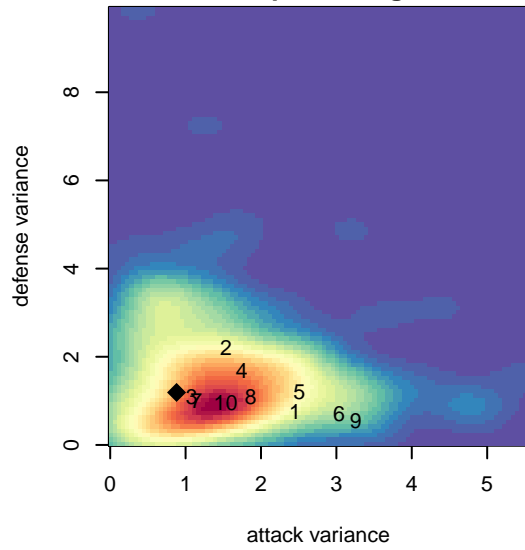

# Crossfire Select Gonzalez B96

Crossfire Select SC  
Redmond, WA  
B96 total strength=1780  
attack=37.24 defense=23.96

alt names used:  
crossfire select gonzalez (WA)

Venues played:  
2014 Nike Crossfire Challenge Gold U19  
2014 WA Rush Cup B19 Gold U19

**attack and defense variance (black dot)  
relative to other teams  
and top 10 in region**

**attack and defense rating  
relative to others at age  
and all opponents in last 13 months**

**attack and defense rating  
relative to others at age  
and all opponents in last 13 months**

**Performance relative to 13 month average**

**Performance relative to 13 month average**

Distribution of opponents  
 Red = Lose zone, Blue = Win zone, Green = Even  
 Black line separates win/lose zones